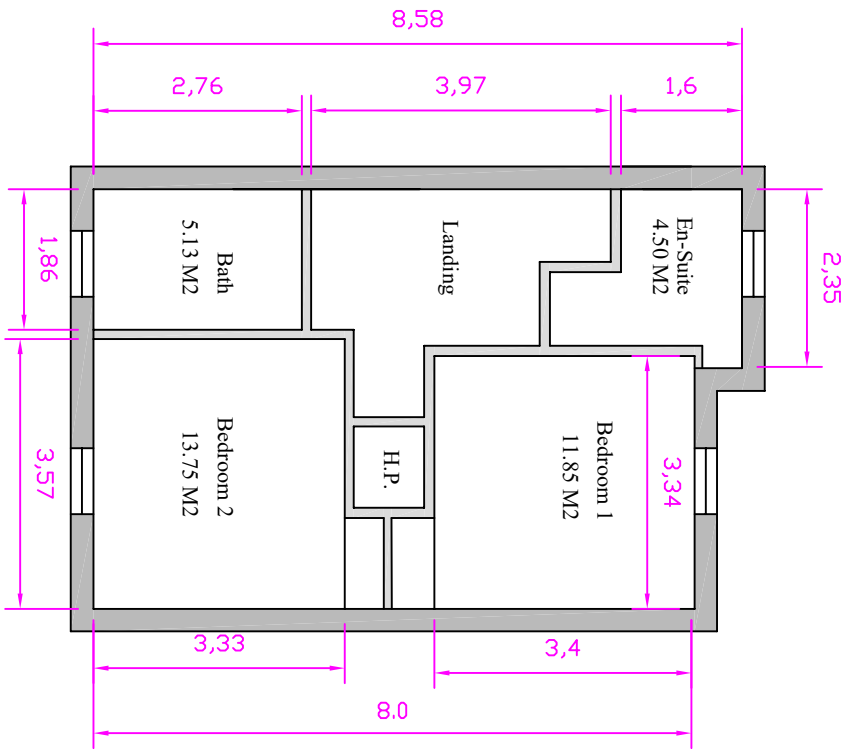

75 Woodstream, Coolaney, Co.Sligo
 Scale 1:100

GROUND FLOOR 45.62 M²
 FIRST FLOOR 45.62 M²