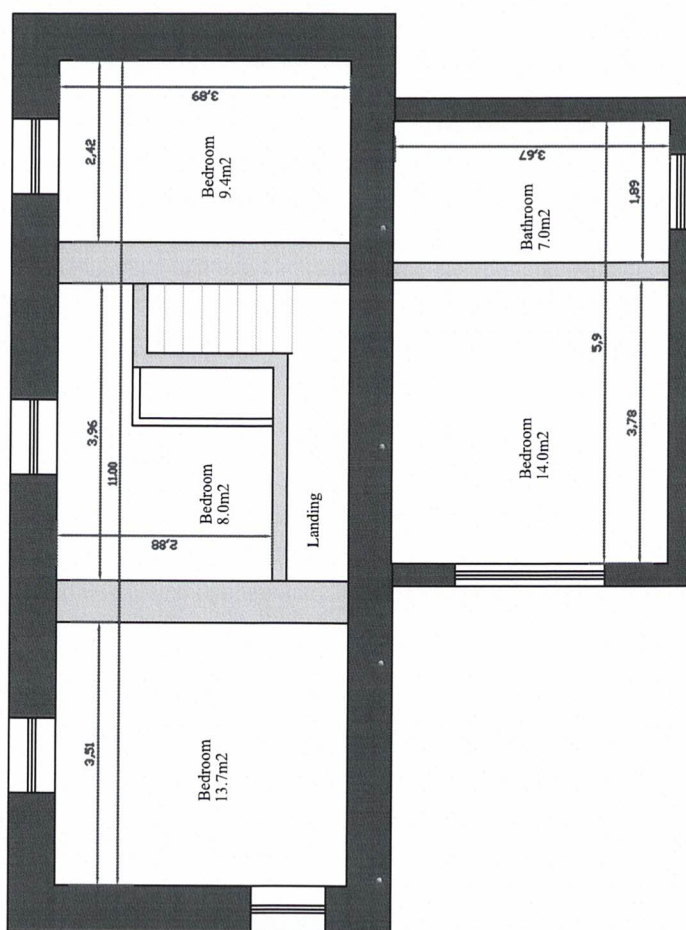

Calry,
 Co. Sligo
 Scale 1:100

Ground Floor Area = 72.5m²
 First Floor Area = 68.0m²

Calry,
 Co. Sligo
 Scale 1:100
 Ground Floor Area = 72.5m²
 First Floor Area = 68.0m²